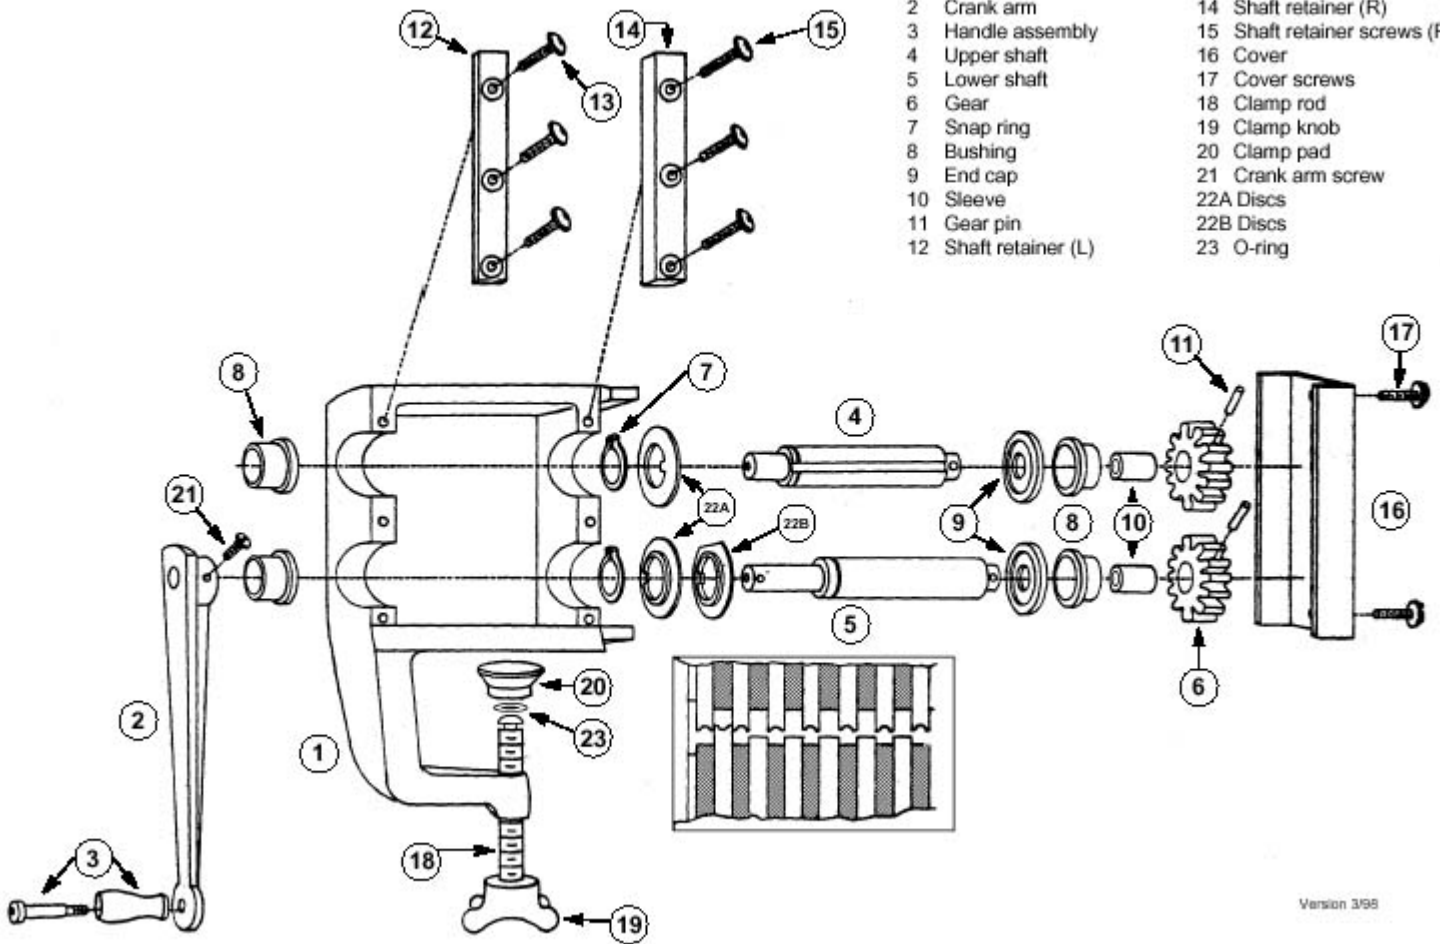

Flat Cable Solutions™

A Division of AG Devices of Colorado, Inc.

Model 4250 Separator Jr

Exploded View & Parts List

Parts list for the Model 4250 "Separator Jr."

- | | |
|-----------------------|------------------------------|
| 1 Frame | 13 Shaft retainer screws (L) |
| 2 Crank arm | 14 Shaft retainer (R) |
| 3 Handle assembly | 15 Shaft retainer screws (R) |
| 4 Upper shaft | 16 Cover |
| 5 Lower shaft | 17 Cover screws |
| 6 Gear | 18 Clamp rod |
| 7 Snap ring | 19 Clamp knob |
| 8 Bushing | 20 Clamp pad |
| 9 End cap | 21 Crank arm screw |
| 10 Sleeve | 22A Discs |
| 11 Gear pin | 22B Discs |
| 12 Shaft retainer (L) | 23 O-ring |