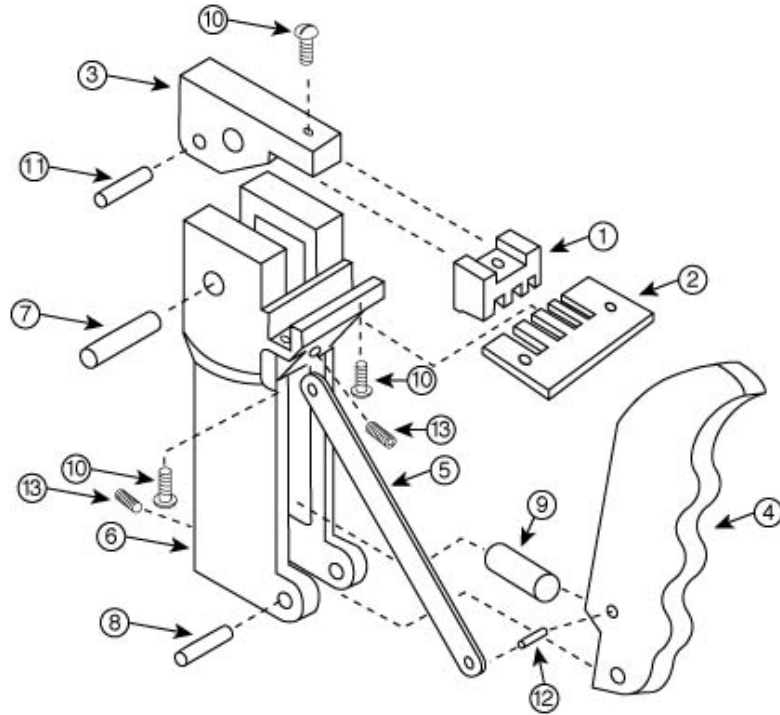

Model 8200 Hand Notcher

Exploded View & Parts List

No.	Qty	Description
1	1	Punch
2	1	Die
3	1	Arm
4	1	Lever
5	1	Link
6	1	Frame
7	1	Pivot arm (1/4 x 1 1/4)
8	1	Pivot lever (1/4 x 1)
9	1	Spring
10	3	Clamp screw
11	1	Pivot (3/16 x 1)
12	1	Pivot (3/16 x 1/2)
13	2	Set Screw